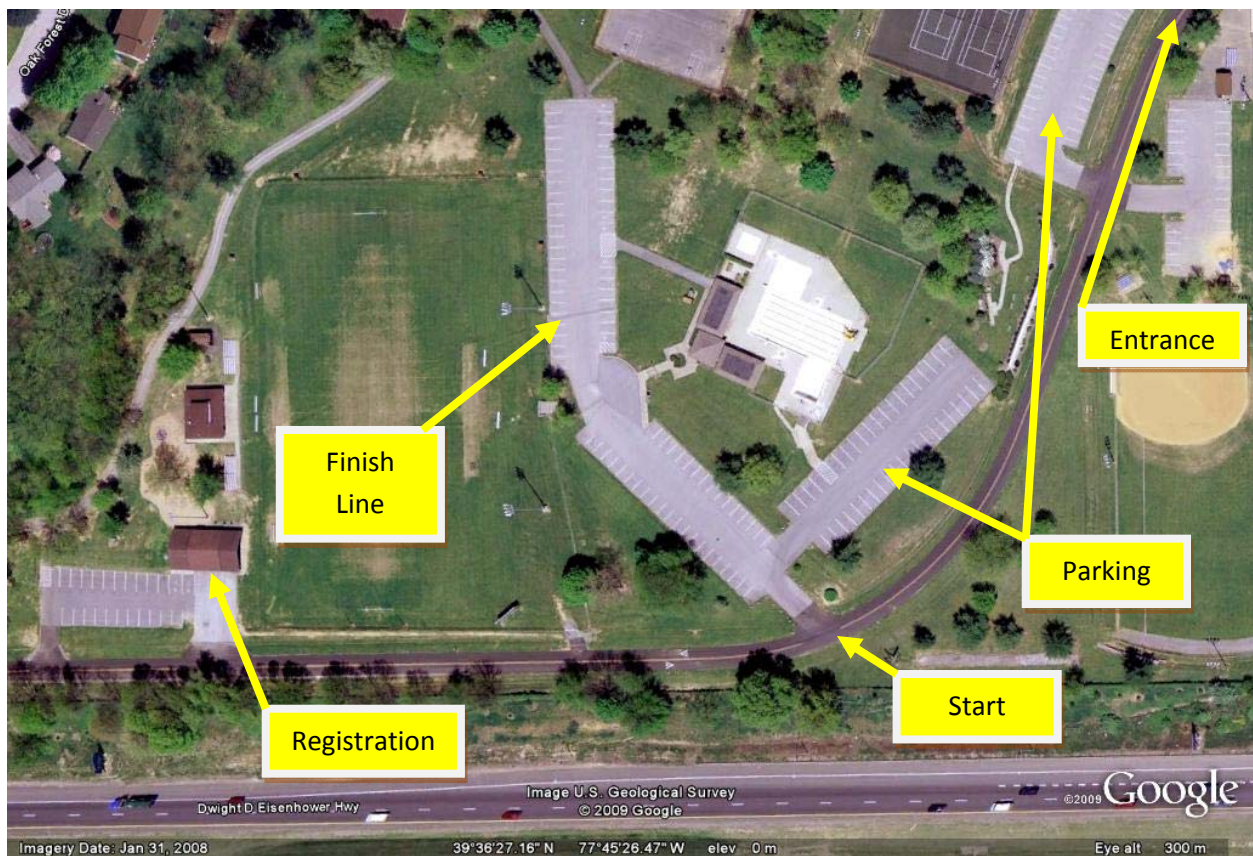

Hagerstown 5K Run Race Site-Hagerstown, MD 21740

See the next page for details on the Run Course.

Hagerstown 5K Run Course- elevation approx. 150 ft

Turn-by-Turn

Start on the park road heading towards the entrance, turn left into the second entrance of the parking lot on the left. Run to the center of the lot and turn right onto the path. Follow the path to the back of the park, u-turn onto the park road and head towards the front entrance. Proceed to the u-turn and double back. Turn right off the path and into the parking lot by the pool.