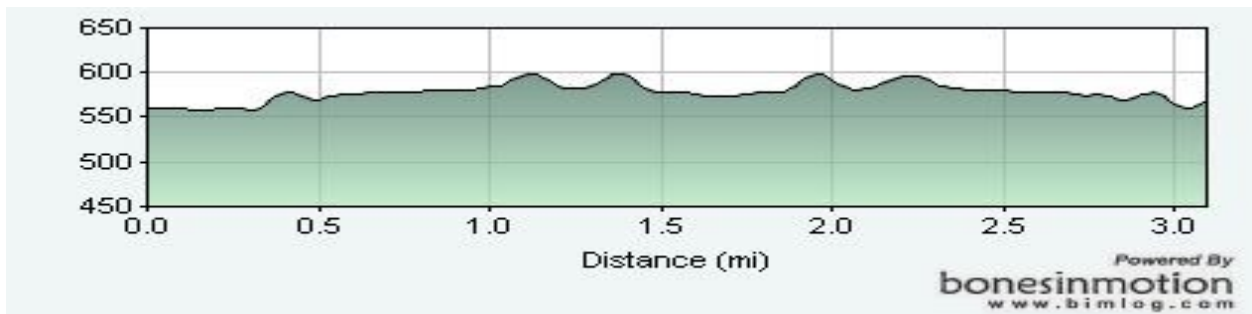

Hagerstown 5K Run Race Site-Hagerstown, MD 21740

See the next page for details on the Run Course.

Hagerstown 5K Run Course- elevation approx. 150 ft

Turn-by-Turn

Start on the park road heading towards the entrance, turn left into the second entrance of the parking lot on the left. Run to the center of the lot and turn right onto the path. Follow the path to the back of the park, u-turn onto the park road and head towards the front entrance. Proceed to the u-turn and double back. Turn right off the path and into the parking lot by the pool.