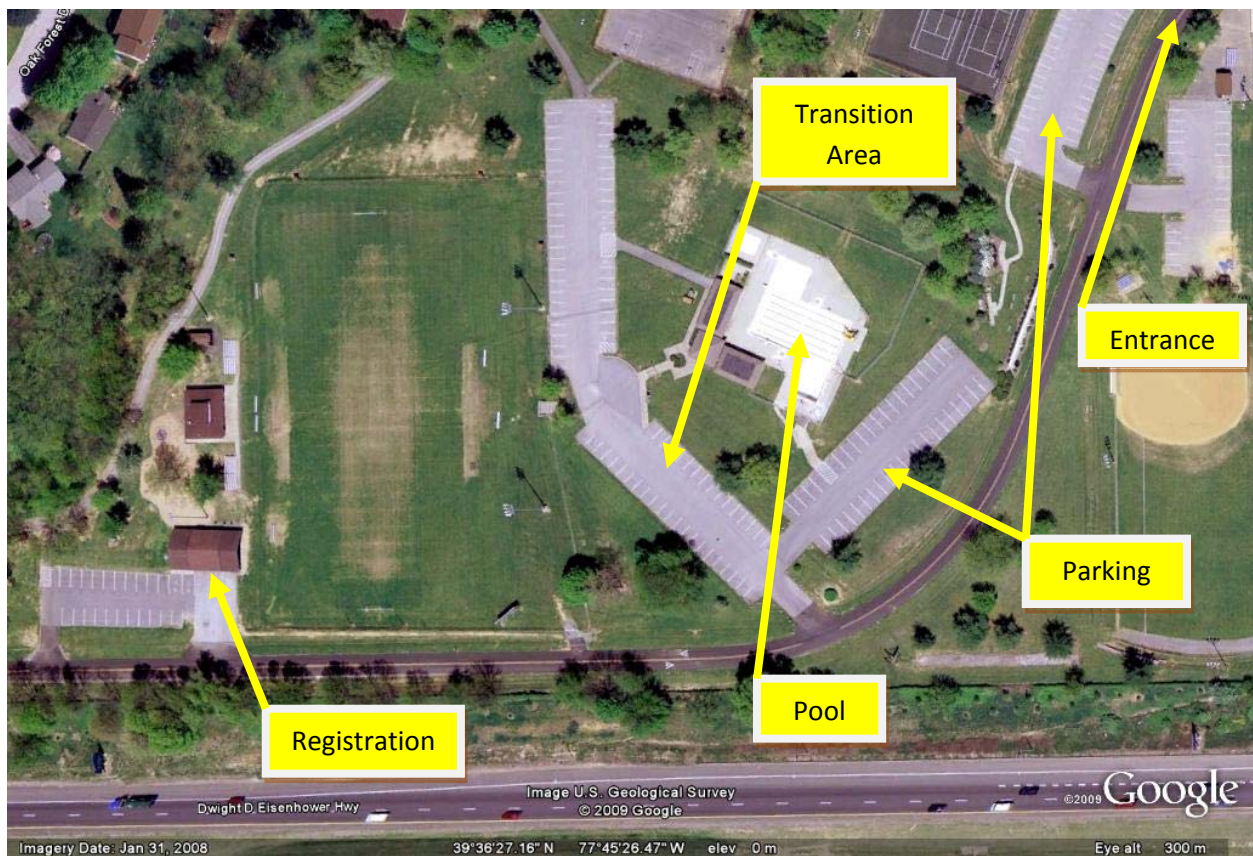

Hagerstown Youth Duathlon Race Site-Hagerstown, MD 21740

See the next three pages for details on the Run, Bike and Run courses.

Hagerstown Youth Duathlon Bike Course-approx. 2 miles, 78 ft of climbing

Turn-By-Turn

R-Out of parking lot onto park road, proceed to the last parking lot on the left, u-turn through the parking lot and proceed back down the road to the transition area.

Hagerstown Youth Duathlon Run Course #2- elevation approx. 52 ft

Turn-by-Turn

Start in parking lot heading towards the path, L-at the “T” intersection on the path, follow the path until the turn around and follow the same course back to the finish.