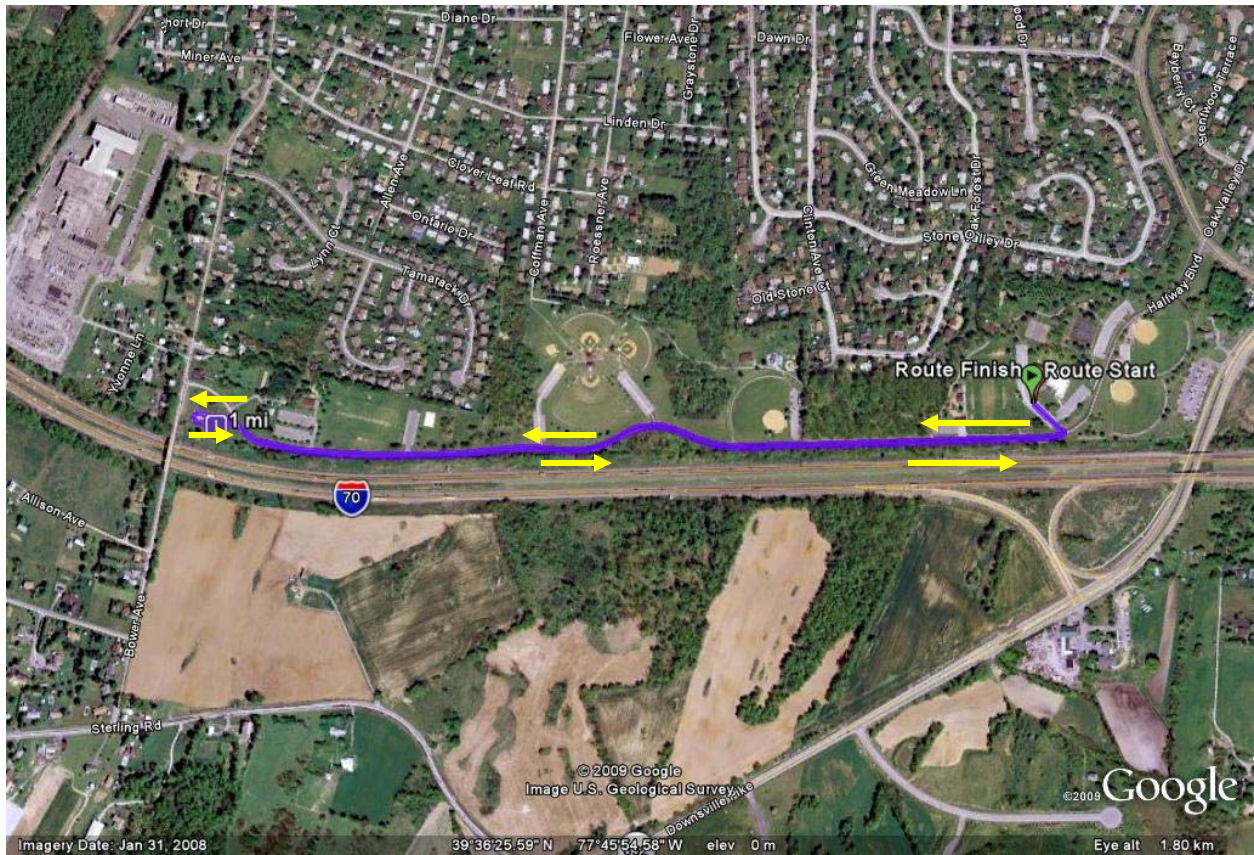

Hagerstown Youth Duathlon Race Site-Hagerstown, MD 21740

See the next three pages for details on the Run, Bike and Run courses.

Hagerstown Youth Duathlon Bike Course-approx. 2 miles, 78 ft of climbing

Turn-By-Turn

R-Out of parking lot onto park road, proceed to the last parking lot on the left, u-turn through the parking lot and proceed back down the road to the transition area.

Hagerstown Youth Duathlon Run Course #2- elevation approx. 52 ft

Turn-by-Turn

Start in parking lot heading towards the path, L-at the “T” intersection on the path, follow the path until the turn around and follow the same course back to the finish.