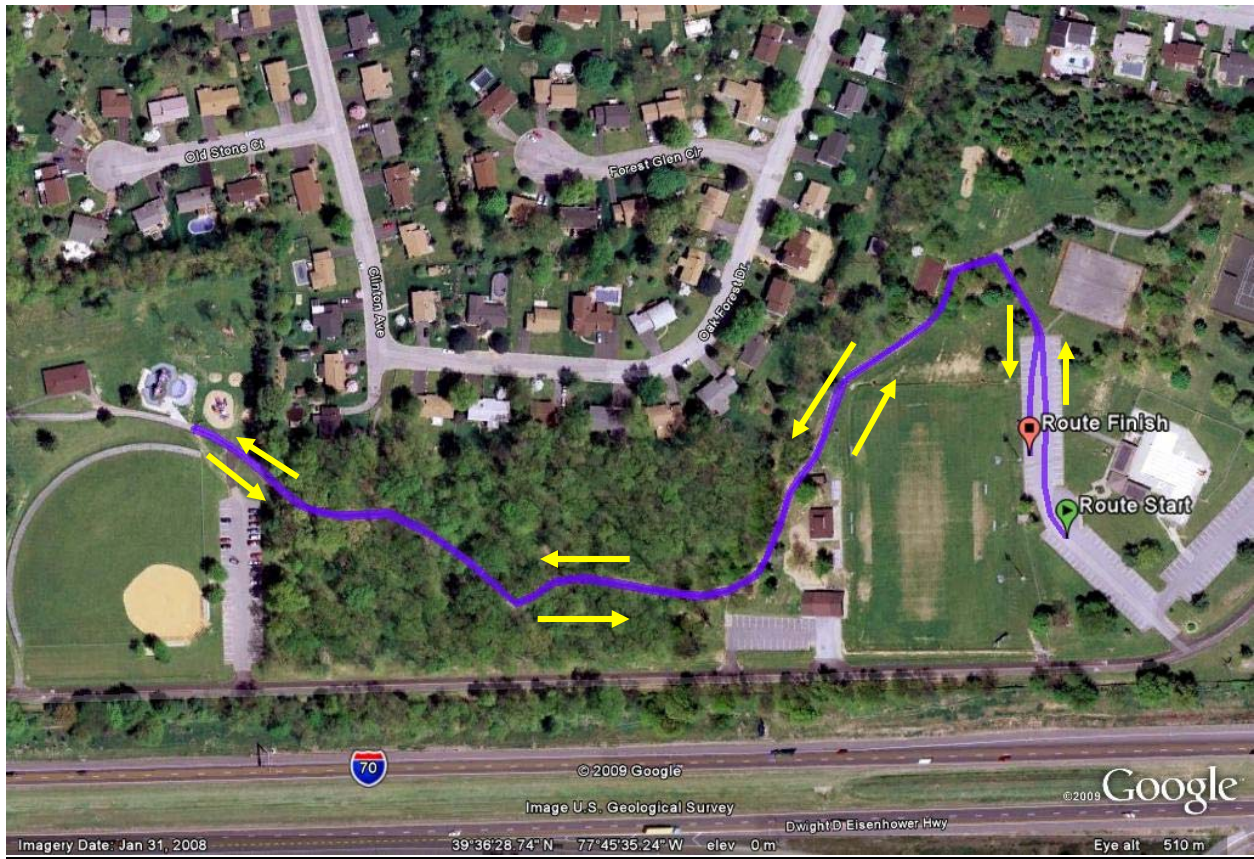

Hagerstown Youth Duathlon Race Site-Hagerstown, MD 21740

See the next three pages for details on the Run, Bike and Run courses.

Hagerstown Youth Duathlon Bike Course-approx. 2 miles, 78 ft of climbing

Turn-By-Turn

R-Out of parking lot onto park road, proceed to the last parking lot on the left, u-turn through the parking lot and proceed back down the road to the transition area.

Hagerstown Youth Duathlon Run Course #2- elevation approx. 52 ft

Turn-by-Turn

Start in parking lot heading towards the path, L-at the “T” intersection on the path, follow the path until the turn around and follow the same course back to the finish.